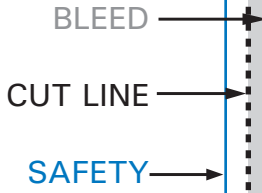

Inside Front Cover

Inside Center

Outside Back Cover

bc graphics, inc.

8.5" x 14" Brochure folds in half to 8.5" x 4.67"

Please make sure you open or import your template at 300dpi.

Your Text should be 1/8" inside the cut line on each side, represented by the blue safety box.

BACK

Delete This Layer

BCG is not responsible for reprinting your job if this layer is included in your print file. PLEASE DELETE BEFORE SAVING PRINT FILE!

| 4.67" |

| 4.67" |

| 4.67" |

SCORE LINE

SCORE LINE